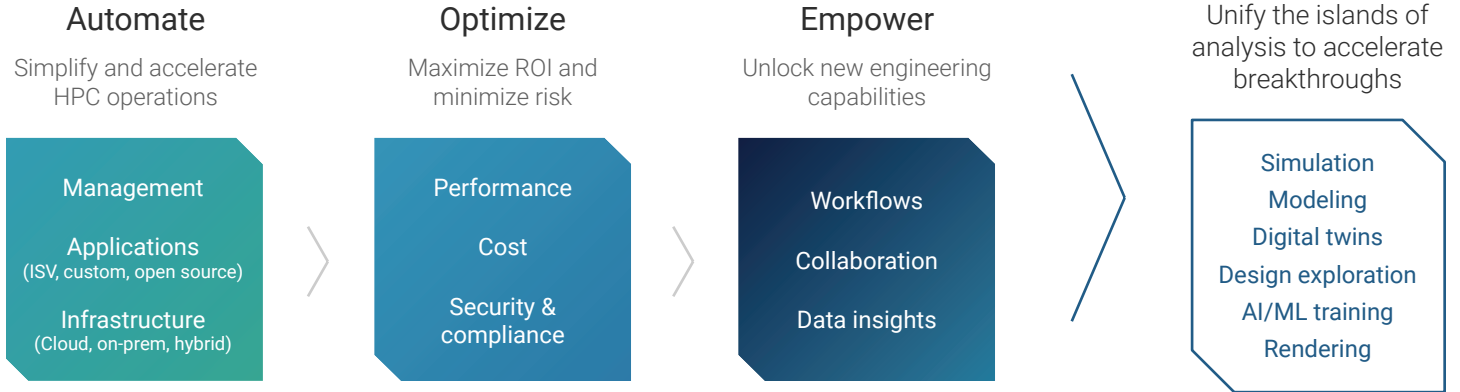

Business outcomes

- » Faster time-to-market of new innovations
- » Higher quality & more competitive products
- » R&D resources focused on innovation and higher R&D talent retention

Rescale gives you turnkey access to the latest technologies, on-demand...

Leading HEXAGON CAE applications
Pre-installed, tuned, and ready to deploy today.

1 MSC Software 2 Forming Technologies (FTI)

World's largest selection of specialized hardware
Thousands of HPC architecture configurations.

Specialized Architectures for HPC, AI, & more

Helping you on your digital transformation journey across industries

Turnkey HPC Built for the cloud eliminates complexity and delivers a modernized HPC experience