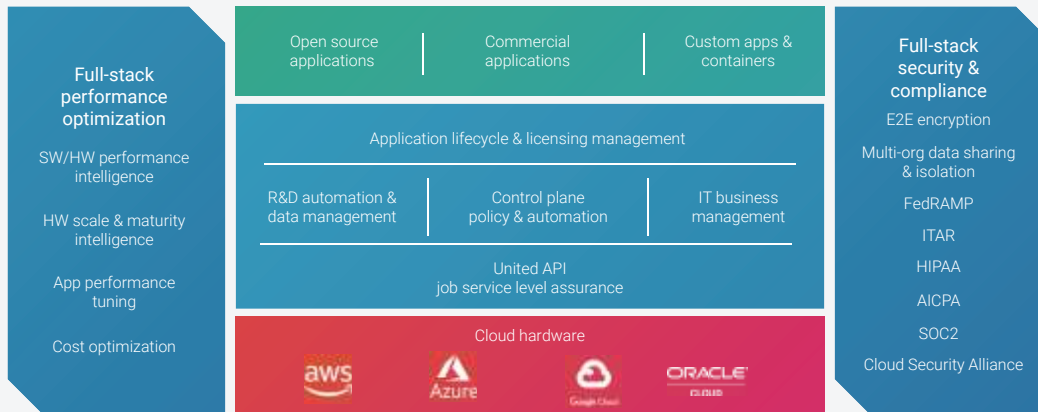

Leading HEXAGON CAE applications
Pre-installed, tuned, and ready to deploy today.

1 MSC Software 2 Forming Technologies (FTI)

World's largest selection of specialized hardware
Thousands of HPC architecture configurations.

Specialized Architectures for HPC, AI, & more

Helping you on your digital transformation journey across industries

Turnkey HPC Built for the cloud eliminates complexity and delivers a modernized HPC experience

HPC Built for the Cloud is:

- » **User Centric** - Solves for ease of use and productivity
- » **Unlimited** - Provides scale and flexibility for any job
- » **Connected** - Enables collaboration & unifies data
- » **Intelligent** - Optimizes cost-performance
- » **Automated** - Streamlines governance and workflows